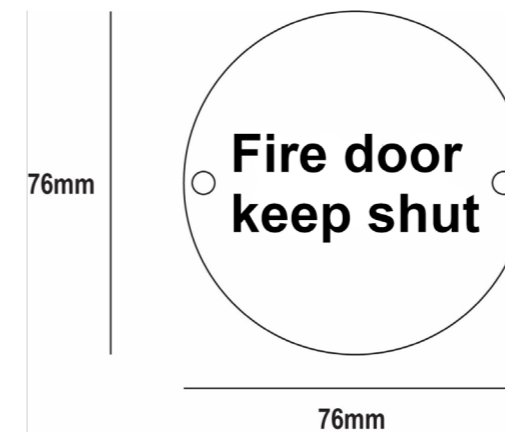

Door Closer

2-4 Power Adjustable Overhead Door Closer c/w Backcheck

Technical Info

- 2-4 Power Adjustable
- Adjustable Backcheck
- Adjustable Latching
- Adjustable Closing
- Satin Finish
- Surface Mounted
- BS EN1634 Fire Rated FD30, 60, 90, 120 Timber
- BS EN1154 Performance Tested 2-4 (40-80kg)
- CE Approved
- UKCA Approved
- Certifire Approved

Signage

Fire Door Signage To Suit Fire Door Applications

Technical Info

- 76mm Dia.
- Stainless Steel Material
- Countersunk
- Face Fixing
- 2no 'Fire Door Keep Shut' Signs

Lever On Rose

Stainless Steel Safety Lever On Rose