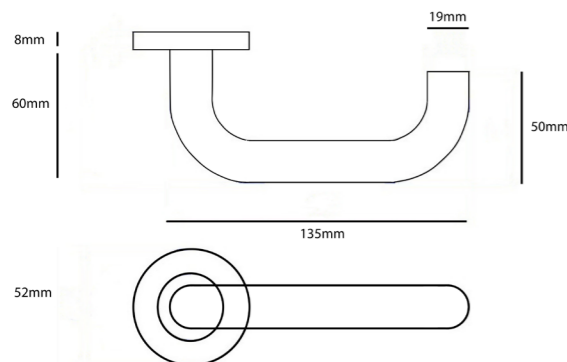

Signage

Fire Door Signage To Suit Fire Door Applications

Technical Info

- 76mm Dia.
- Stainless Steel Material
- Countersunk
- Face Fixing
- 2no 'Fire Door Keep Shut' Signs

Lever On Rose

Stainless Steel Safety Lever On Rose

Technical Info

- Safety Design
- Stainless Steel Material
- Bolt Through Fixing
- 19mm Diameter
- 135mm Length
- Satin Finish
- Surface Mounted
- BS EN1634 Fire Rated
FD30, 60 Timber
- BS EN1906 Performance
Tested
- Suitable for 44mm Doors

Euro Sashlock

76mm Euro Profile Sashlock Case Only

Technical Info

- 3" Euro Sashlock
- 57mm Backset
- Universal Handing
- BS EN1634 Fire Rated
FD30, 60 Timber
- BS EN12209 Performance
Tested
- CE Approved
- UKCA Approved
- Certifire Approved