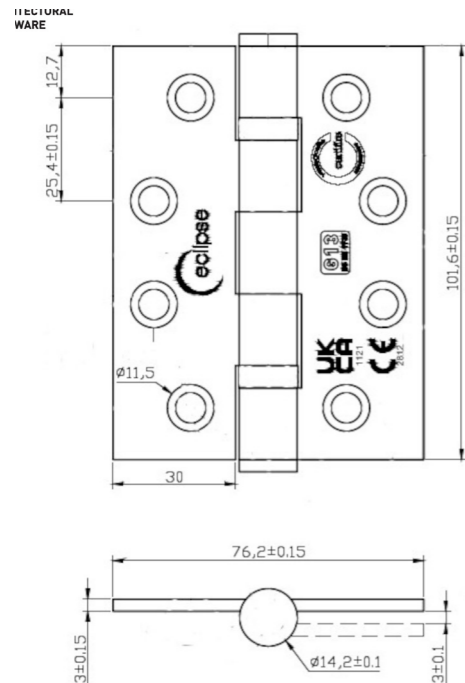

Pack Contents

- 3no 102x76x3mm Grade 13 Stainless Steel Ball Bearing Hinges
- 6no Intumescent hinges pads to suit 3no Hinges
- 1no 2-4 Overhead power adjustable backcheck door closer
- 1set Stainless Steel Safety Lever On Rose
- 2no 76mm Fire Door Keep Shut Signs
- 1no 76mm Euro Sashlock
- 1no Intumescent Lock Kit
- 1no 70mm Euro Cylinder
- 2no 52mm Euro Escutcheons

**Lock Case &
Intumescent**

Hinges

Grade 13 102x76mm Stainless Steel Ball Bearing Hinge 3PK

Technical Info

- 102x76x3mm
- SS201 Stainless Steel
- 12g Countersinking
- BS EN1634 Fire Rated FD30, 60, 90, 120 Timber
- BS EN1935 Performance Tested Grade 13 - 120kg
- CE Approved
- UKCA Approved
- Certifire Approved

Technical Info

- Safety Design
- Stainless Steel Material
- Bolt Through Fixing
- 19mm Diameter
- 135mm Length
- Satin Finish
- Surface Mounted
- BS EN1634 Fire Rated
FD30, 60 Timber
- BS EN1906 Performance
Tested
- Suitable for 44mm Doors