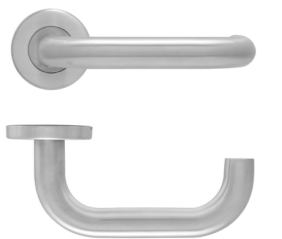

Sash Locking Fire Door Kit

Sash locking Fire Door Kit

The Eclipse Locking commercial fire door kit is designed for use on Locking FD30 & FD60 applications. They are suitable for multiple fire door applications that require a reliable power adjustable door closer. The door closer comes with a backcheck function. The first fix items are approved for use on CE & certifire fire door sets.

Pack Contents

- 3no 102x76x3mm Grade 13 Stainless Steel Ball Bearing Hinges
- 6no Intumescent hinges pads to suit 3no Hinges
- 1no 2-4 Overhead power adjustable backcheck door closer
- 1set Stainless Steel Safety Lever On Rose
- 2no 76mm Fire Door Keep Shut Signs
- 1no 76mm Euro Sashlock
- 1no Intumescent Lock Kit
- 1no 70mm Euro Cylinder
- 2no 52mm Euro Escutcheons

**Overhead
Door Closer**

**G13 Hinge &
Intumescent**

**Euro Cylinder &
2no Escutcheons**

**Commercial Locking Set
Pull Side**

**Commercial Locking Set
Push Side**

**Fire Door
Signage**

**Safety Lever
On Rose Set**

**Lock Case &
Intumescent**

Hinges

Grade 13 102x76mm Stainless Steel Ball Bearing Hinge 3PK

Technical Info

- 102x76x3mm
- SS201 Stainless Steel
- 12g Countersinking
- BS EN1634 Fire Rated FD30, 60, 90, 120 Timber
- BS EN1935 Performance Tested Grade 13 - 120kg
- CE Approved
- UKCA Approved
- Certifire Approved