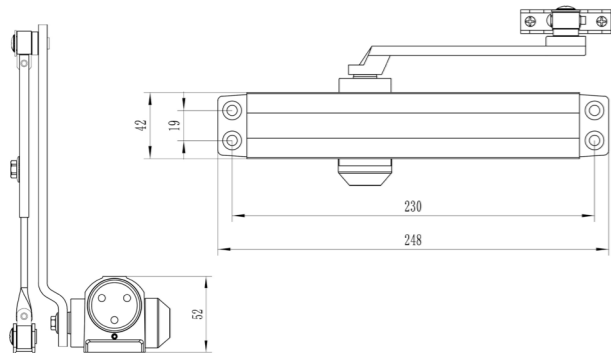

Technical Info

- 2-4 Power Adjustable
- Adjustable Backcheck
- Adjustable Latching
- Adjustable Closing
- Satin Finish
- Surface Mounted
- BS EN1634 Fire Rated FD30, 60, 90, 120 Timber
- BS EN1154 Performance Tested 2-4 (40-80kg)
- CE Approved
- UKCA Approved
- Certifire Approved