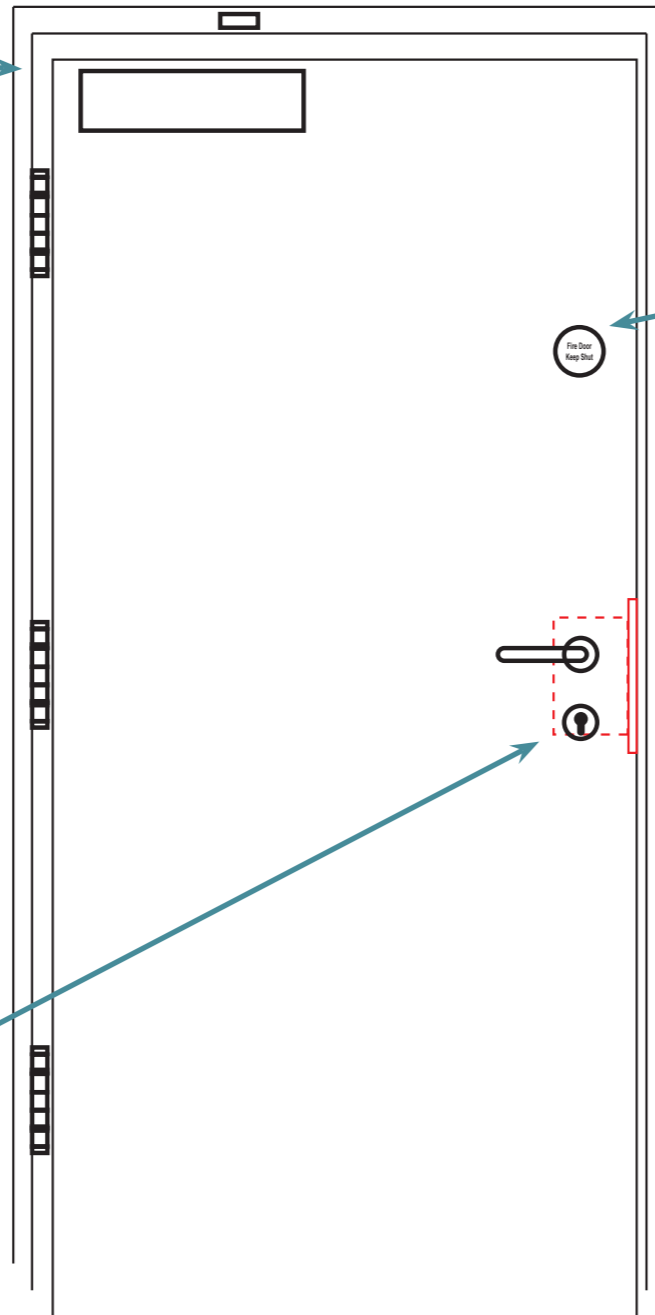

**Overhead
Door Closer**

**G13 Hinge &
Intumescent**

**Euro Cylinder &
2no Escutcheons**

**Commercial Locking Set
Pull Side**