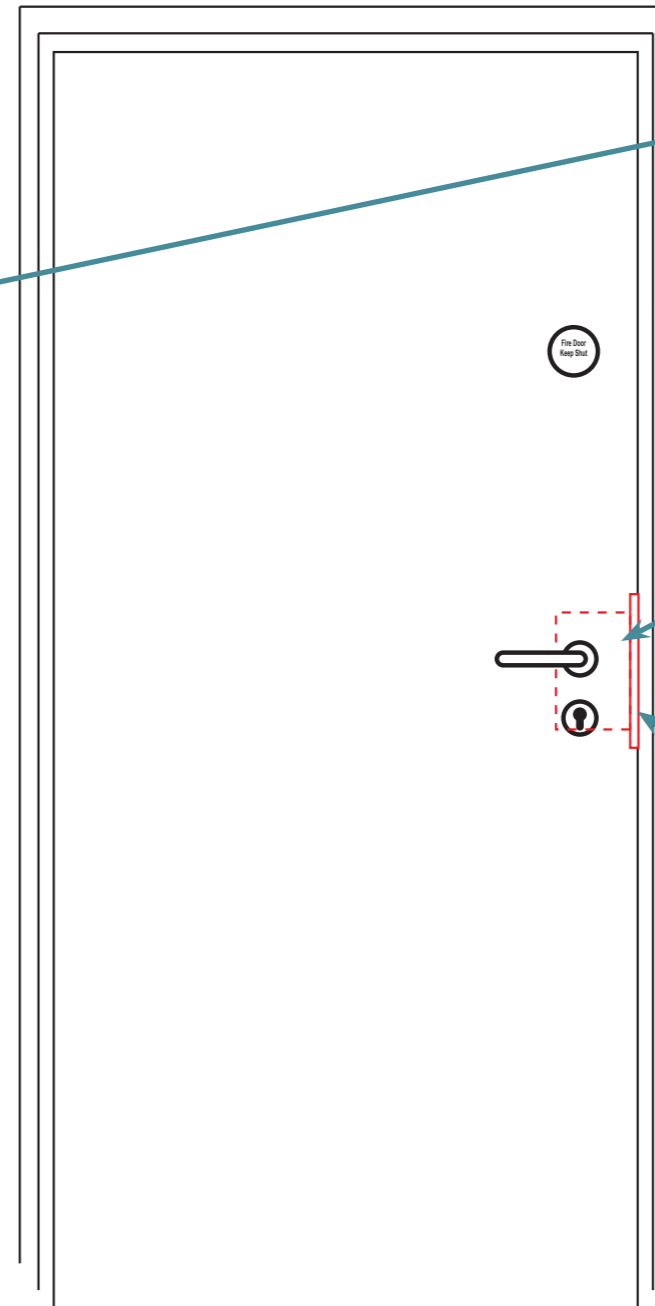

**Commercial Locking Set
Push Side**

**Fire Door
Signage**

**Safety Lever
On Rose Set**

**Lock Case &
Intumescent**