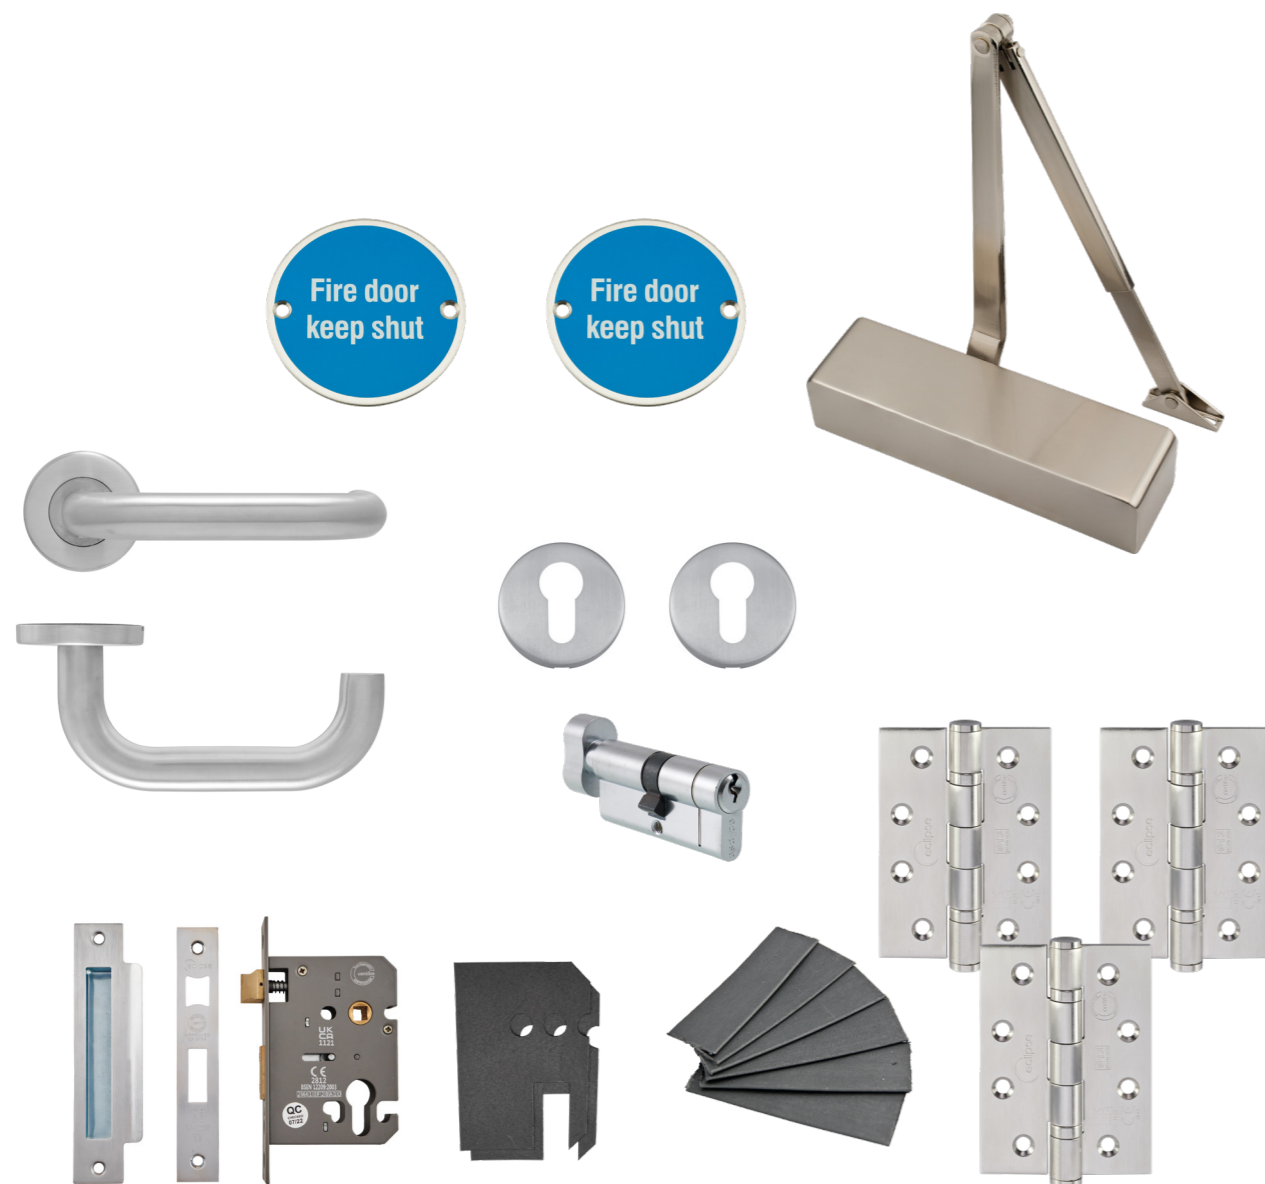

Sash Locking Fire Door Kit

Sash locking Fire Door Kit

The Eclipse Locking commercial fire door kit is designed for use on Locking FD30 & FD60 applications. They are suitable for multiple fire door applications that require a reliable power adjustable door closer. The door closer comes with a backcheck function. The first fix items are approved for use on CE & certifire fire door sets.

Applicable Certificates/Standards

- Hinge: CF336, EN1634, EN1935
- Intumescent: BS EN1634
- Door Closer: CF600, EN1634, EN1154
- Signage: BS EN1634
- Lever On Rose: BS EN1634, BS EN1906
- Euro Sashlock: CF5788, BS EN12209
- Euro Escutcheon: BS EN1634

Pack Contents

- 3no 102x76x3mm Grade 13 Stainless Steel Ball Bearing Hinges
- 6no Intumescent hinges pads to suit 3no Hinges
- 1no 2-4 Overhead power adjustable backcheck door closer
- 1set Stainless Steel Safety Lever On Rose
- 2no 76mm Fire Door Keep Shut Signs
- 1no 76mm Euro Sashlock
- 1no Intumescent Lock Kit
- 1no 70mm Euro Cylinder
- 2no 52mm Euro Escutcheons

Euro Cylinder

**76mm Euro Profile Deadlock
Case Only**

Technical Info

- 70mm Euro Profile Cylinder
- 35/35 Split
- 6 Pin Cylinder
- Keyed To Differ
- Snap Secure
- Anti-Pick
- Anti-Bump
- Suitable For Use With
Eclipse Certifire Deadlock in
a fire door