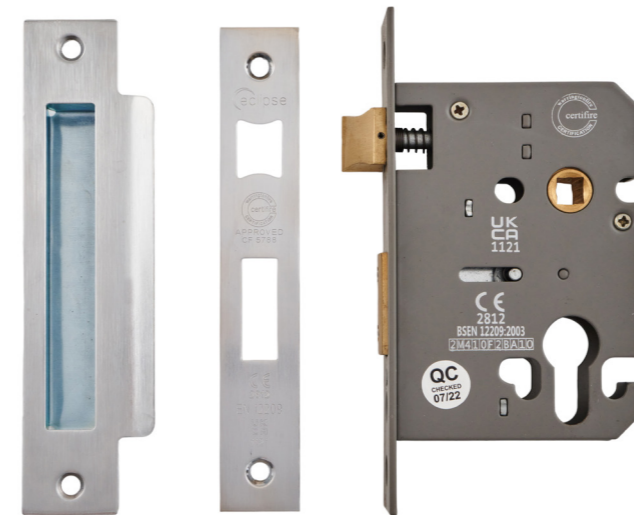

Euro Sashlock

76mm Euro Profile Sashlock Case Only