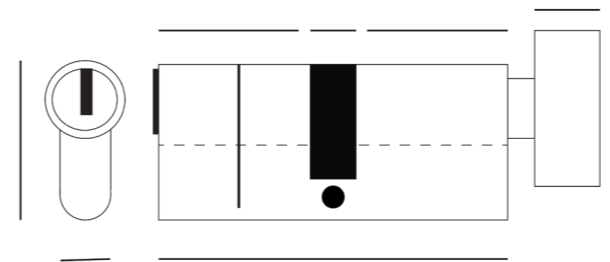

Euro Cylinder

**76mm Euro Profile Deadlock
Case Only**

Technical Info

- 70mm Euro Profile Cylinder
- 35/35 Split
- 6 Pin Cylinder
- Keyed To Differ
- Snap Secure
- Anti-Pick
- Anti-Bump
- Suitable For Use With
Eclipse Certifire Deadlock in
a fire door