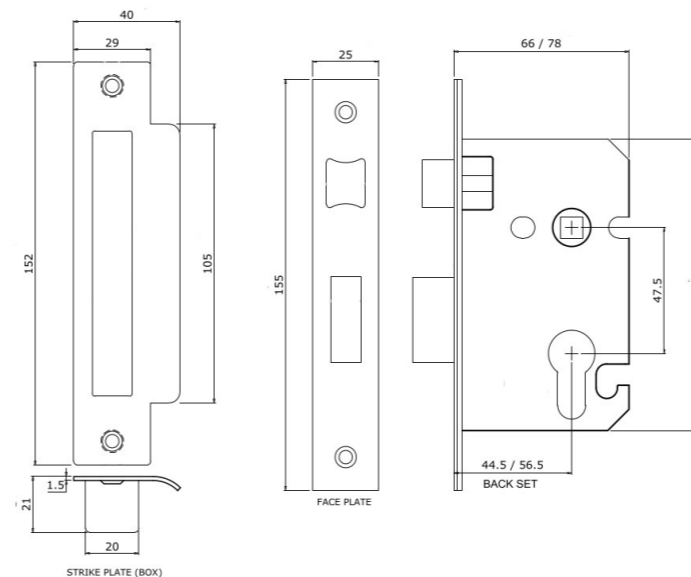

Signage

Fire Door Signage To Suit Fire Door Applications

Technical Info

- 76mm Dia.
- Stainless Steel Material
- Countersunk
- Face Fixing
- 2no 'Fire Door Keep Shut' Signs

Lever On Rose

Stainless Steel Safety Lever On Rose

Technical Info

- Safety Design
- Stainless Steel Material
- Bolt Through Fixing
- 19mm Diameter
- 135mm Length
- Satin Finish
- Surface Mounted
- BS EN1634 Fire Rated
FD30, 60 Timber
- BS EN1906 Performance
Tested
- Suitable for 44mm Doors

Euro Sashlock

76mm Euro Profile Sashlock Case Only

Technical Info

- 3" Euro Sashlock
- 57mm Backset
- Universal Handing
- BS EN1634 Fire Rated
FD30, 60 Timber
- BS EN12209 Performance
Tested
- CE Approved
- UKCA Approved
- Certifire Approved