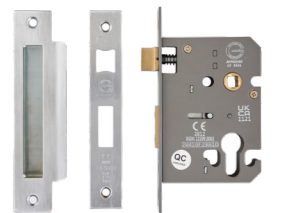

Sash Locking Fire Door Kit

Sash locking Fire Door Kit

The Eclipse Locking commercial fire door kit is designed for use on Locking FD30 & FD60 applications. They are suitable for multiple fire door applications that require a reliable power adjustable door closer. The door closer comes with a backcheck function. The first fix items are approved for use on CE & certifire fire door sets.

Pack Contents

- 3no 102x76x3mm Grade 13 Stainless Steel Ball Bearing Hinges
- 6no Intumescent hinges pads to suit 3no Hinges
- 1no 2-4 Overhead power adjustable backcheck door closer
- 1set Stainless Steel Safety Lever On Rose
- 2no 76mm Fire Door Keep Shut Signs
- 1no 76mm Euro Sashlock
- 1no Intumescent Lock Kit
- 1no 70mm Euro Cylinder
- 2no 52mm Euro Escutcheons

**Lock Case &
Intumescent**

Hinges

Grade 13 102x76mm Stainless Steel Ball Bearing Hinge 3PK

Technical Info

- 102x76x3mm
- SS201 Stainless Steel
- 12g Countersinking
- BS EN1634 Fire Rated FD30, 60, 90, 120 Timber
- BS EN1935 Performance Tested Grade 13 - 120kg
- CE Approved
- UKCA Approved
- Certifire Approved

Hinge Pads

Intumescent Hinge Pads to Suit Eclipse Ball Bearing Hinges

Technical Info

- 101x30x0.8mm
- Graphite Material
- BS EN1634 Fire Rated FD30, 60 Timber
- To suit Eclipse Grade 13 Ball Bearing Hinges