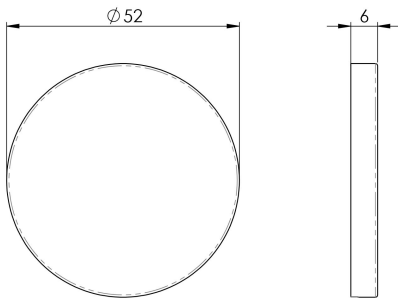

## Stainless Steel Escutcheons 6mm

CSB1006

Escutcheon on concealed fix press on rose. Euro, Lock and Oval profile options available and will match all of the Steelworx levers. Part of the Steelwork range in Grade 304 Stainless Steel. Fire Door Rated.