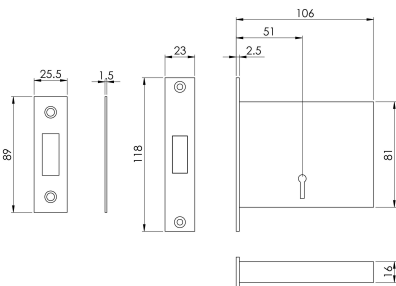

Fire Brigade Lock - LFB2

LFB2SSS

A 1-Lever mortice deadlock commonly specified and used by the London & South East Fire Brigade services, whereby the FB2 key will fit these FB2 locks so that access can be gained without damage to the door. Generally used on service riser doors in blocks of flats and other similar utility cupboards and rooms. Can also be used around the home or office as general deadlocks which all require the same keys..