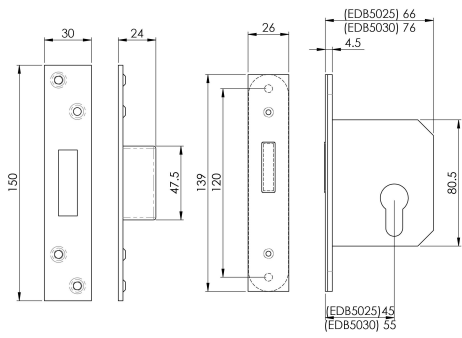

Euro Profile BS Cylinder and Turn Deadlock

EDB50/CT

Euro Profile BS Cylinder and Turn Deadlock.

Product Options

Finishes:	Bright Stainless Steel
	PVD
	Satin Stainless Steel
Sizes:	64mm
	76mm