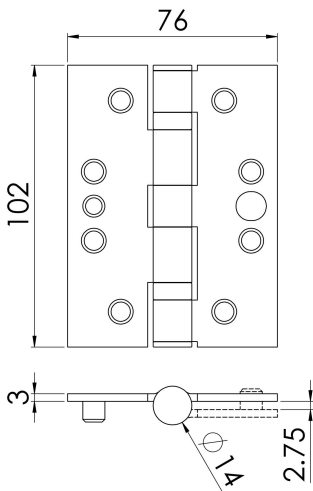

Enduro Grade 13 Ball Bearing Security Hinge

HIN1433SEC

Ball Bearing Security Hinge. Square or Radius options. (Max Load 120kg) A Robust hinge where security is paramount. This hinge has an additional device from a normal hinge in the form of a security peg on one leaf that locks into a recess in the other leaf when the door is closed.