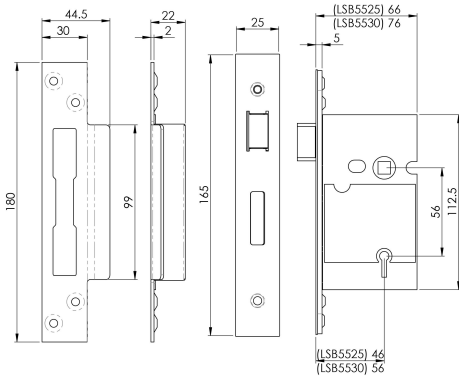

# Easi T 5 Lever BS Sashlock

LSB5525

Easi T 5 Lever BS Sashlock.

## Product Options

Finishes:	PVD
	Satin Stainless Steel
Sizes:	64mm
	76mm
Options:	Blister Pack
	Boxed