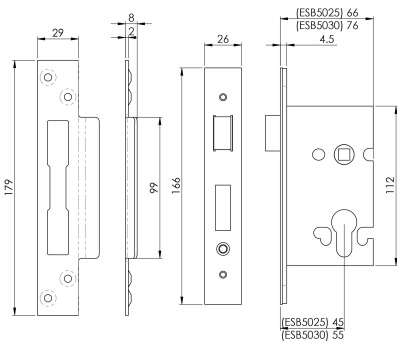

# Easi T Euro Profile BS Cylinder and Turn Sashlock

ESB5025/CT

Euro Profile BS Cylinder and Turn Sashlock - Complete Set. BS Sashlock 64mm. The Latchbolt has the Easi-T reverse function to save undoing the case so it can be reversed in seconds. British Standard BS8621 Rated Sashlock used as a matter of course by the national house builders.