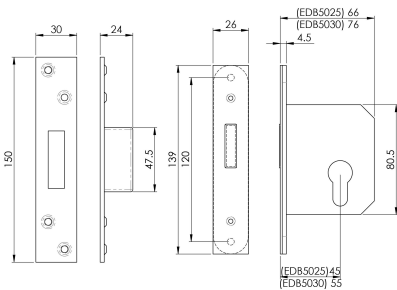

Euro Profile BS Cylinder and Turn Deadlock

EDB5025

Euro Profile BS Cylinder and Turn Deadlock - Complete Set with Double Cylinder and Security Escutcheon. BS Deadlock 64mm. British Standard BS8621 Rated Dead Lock used as a matter of course by the national house builders. This lock provides a high degree of security and carries a 25 year mechanical guarantee.